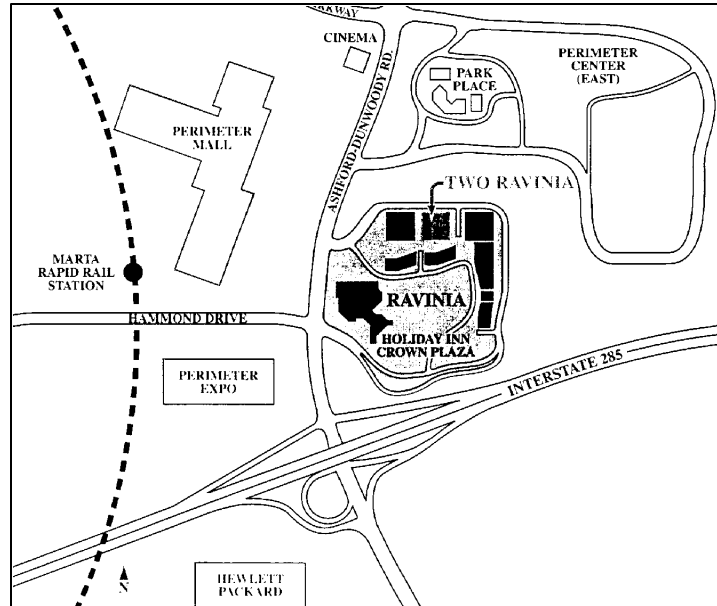

## DIRECTIONS TO OUR OFFICE

### TRAVELING I-285 WESTBOUND

1. Exit Ashford-Dunwoody Road turning right at light onto Ashford-Dunwoody Rd.
2. Proceed north from 285 (in right lane) and turn right at second traffic light onto Ravinia Drive (the first light *after* the Holiday Inn Crowne Pointe).
3. Turn right again at the first opportunity (50 ft. after the light) (follow the sign to Visitor Parking).
4. Go down hill past first building on left and turn left between Ravinia One (the first building) and Ravinia Two.
5. Proceed straight turning right into Ravinia Two Visitor Parking garage.
6. Pass the first gate on your left and proceed through the second gate into the garage and then park.
7. Proceed back toward the parking entrance and follow the breezeway past a set of elevators (which lead to additional parking, NOT the main building) and continue toward the front of Building Two.
8. Walk into Building Two Lobby and use the furthest elevators to the 12th floor, Suite 1200.

### TRAVELING I-285 EASTBOUND

- Exit Ashford-Dunwoody Road turning left at light onto Ashford-Dunwoody Rd.
- Follow the directions described for "Traveling I-285 West" starting at #2.

### TRAVELING GA-400 NORTH or SOUTH

- Take I-285 East
- Follow the directions described for "Traveling I-285 West" starting at #2.