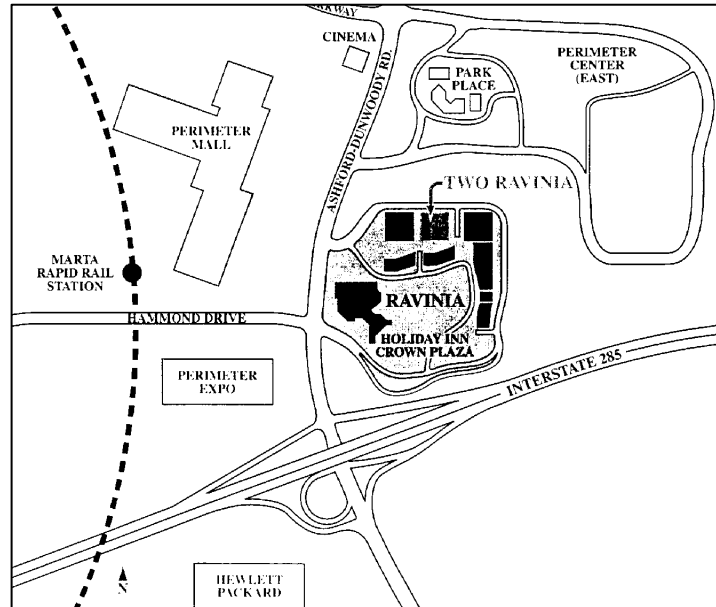

DIRECTIONS TO OUR OFFICE

TRAVELING I-285 WESTBOUND

1. Exit Ashford-Dunwoody Road turning right at light onto Ashford-Dunwoody Rd.
2. Proceed north from 285 (in right lane) and turn right at second traffic light onto Ravinia Drive (the first light *after* the Holiday Inn Crowne Pointe).
3. Turn right again at the first opportunity (50 ft. after the light) (follow the sign to Visitor Parking).
4. Go down hill past first building on left and turn left between Ravinia One (the first building) and Ravinia Two.
5. Proceed straight turning right into Ravinia Two Visitor Parking garage.
6. Pass the first gate on your left and remove ticket from the second gate on your left inside the garage.
7. Walk to and into Building Two Lobby and use the furthest elevators to the 12th floor, Suite 1200.

TRAVELING I-285 EASTBOUND

- Exit Ashford-Dunwoody Road turning left at light onto Ashford-Dunwoody Rd.
- Follow the directions described for “Traveling I-285 West” starting at #2.

TRAVELING GA-400 NORTH or SOUTH

Take I-285 East

- Follow the directions described for “Traveling I-285 West” starting at #2.